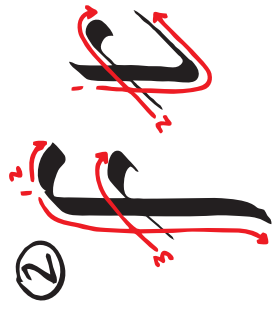

a b c d e f g h i j k l m n o p

q r s t u v w x y z A B C

D E F pattern G H I J K

repetition

L M N O P Q R S

T U V W X Y Z

1 2 3 4 5 6 7 8 9 0

round - sharp

sharper

① ② ③
i j l f t h k m n y

④ ⑤
o a b c d e g o p q r v w x

⑥
r s z ll m o c) l s r

Cherice Jones

FRENCH ROUND HAND

C-2 3½ PWH-'x' HEIGHT 45° PEN ANGLE

FRENCH ROUND HAND

C-2 3½ PWH-'x' HEIGHT 45° PEN ANGLE

STROKES l l r o c c) l s r i

STROKES

Cherish the pen

French Round Hand C-2 nib 3.5 pwh - backslant

Dear abcdefg

hijklmnopqr

stuvwxyz